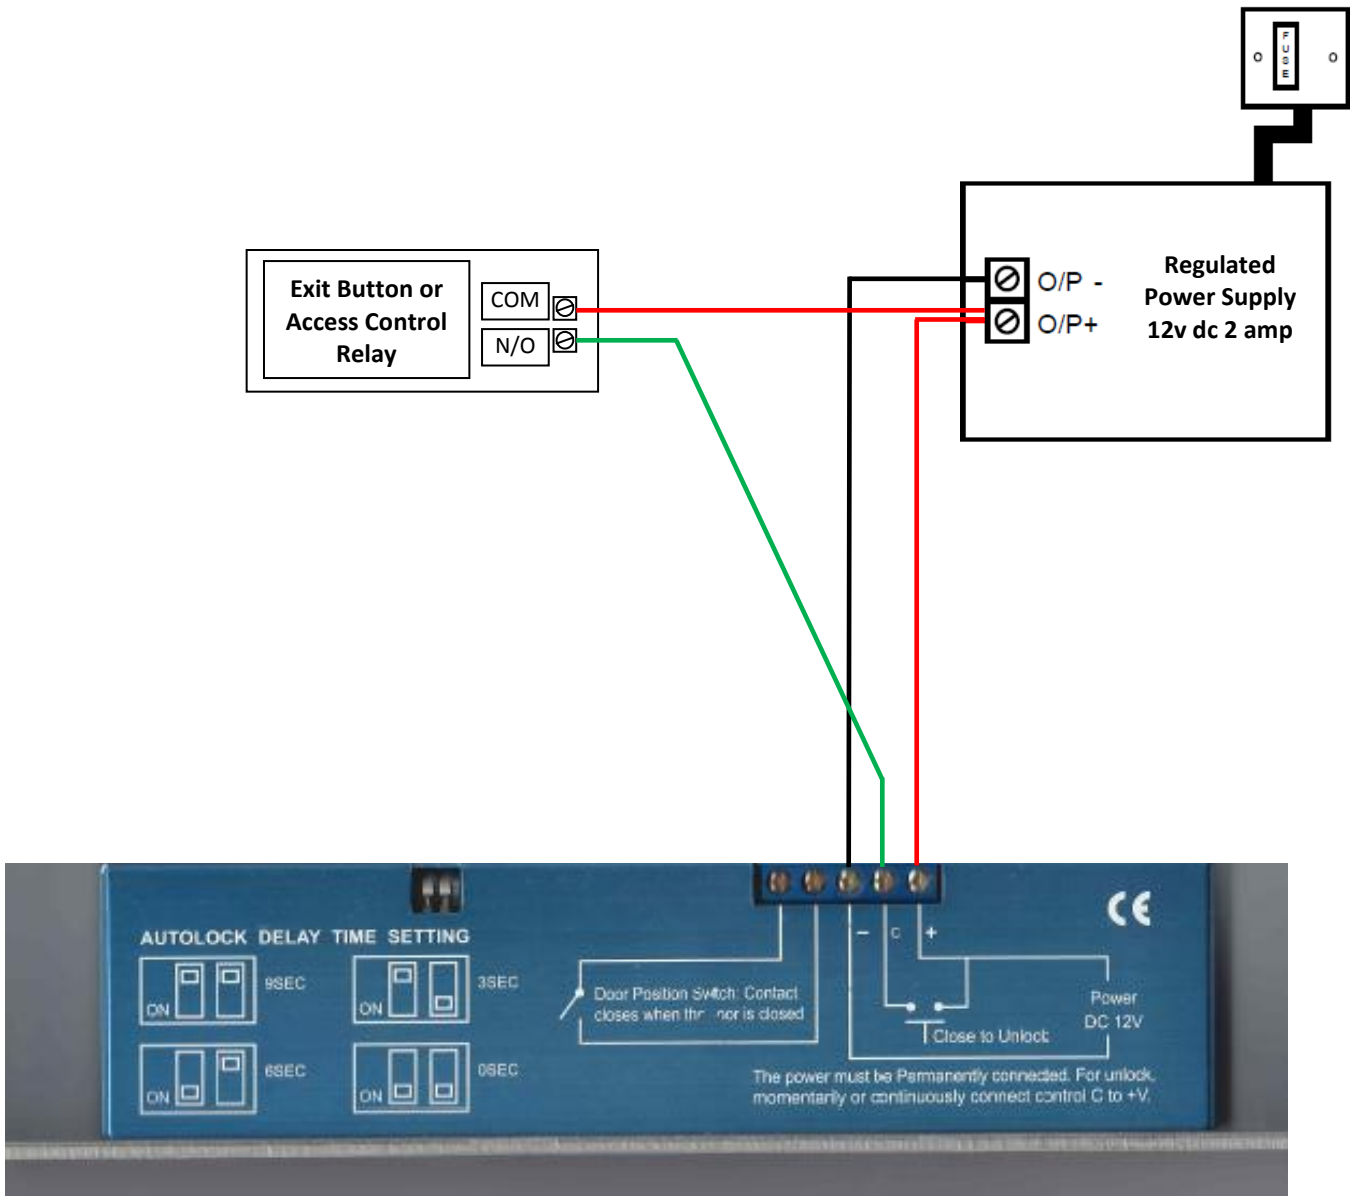

AER180 Solenoid bolt wiring connections

Recommended cable 3 core 0.75mm² Flex