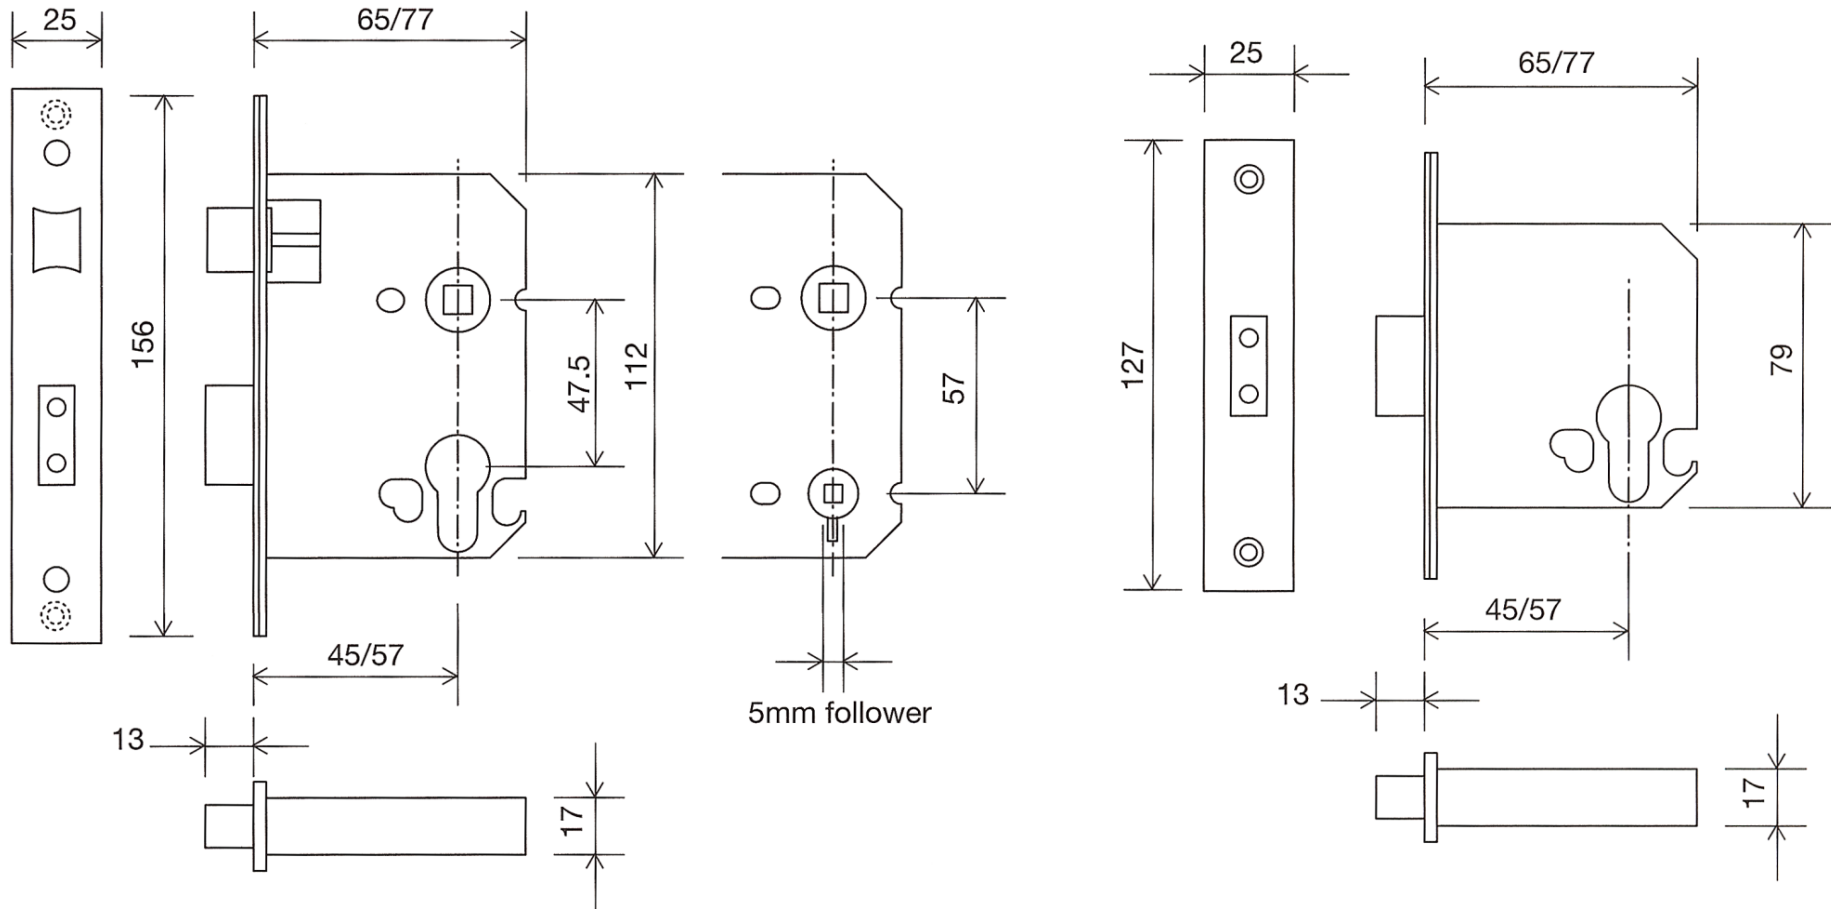

# Securefašt

(Dimensions in mm)

**Qube Euro Profile Cylinder Locks – Sash, Deadlock & Bathroom**