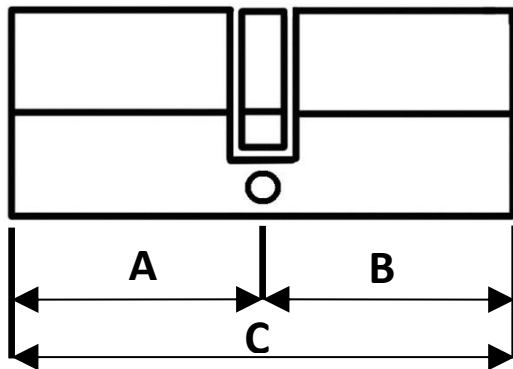

## Euro Profile Cylinder Sizes – Double Keyed – Six Pin

'A'	'B'	'C'	Description	6 Pin PB	6 Pin NP
30	30	60	Double Keyed Euro Profile Cylinder with 3 Keys	SEU6601	SEU6602
30	35	65	Double Keyed Euro Profile Cylinder with 3 Keys	-	SEU6652
30	40	70	Double Keyed Euro Profile Cylinder with 3 Keys	SEU6671	SEU6672
35	35	70	Double Keyed Euro Profile Cylinder with 3 Keys	SEU6701	SEU6702
35	40	75	Double Keyed Euro Profile Cylinder with 3 Keys	SEU6751	SEU6752
35	45	80	Double Keyed Euro Profile Cylinder with 3 Keys	SEU6761	SEU6762
35	55	90	Double Keyed Euro Profile Cylinder with 3 Keys	-	SEU6792
40	40	80	Double Keyed Euro Profile Cylinder with 3 Keys	SEU6801	SEU6802
40	45	85	Double Keyed Euro Profile Cylinder with 3 Keys	SEU6831	SEU6832
40	50	90	Double Keyed Euro Profile Cylinder with 3 Keys	-	SEU6822
40	55	95	Double Keyed Euro Profile Cylinder with 3 Keys	-	SEU6842
40	60	100	Double Keyed Euro Profile Cylinder with 3 Keys	SEU6851	SEU6852
45	45	90	Double Keyed Euro Profile Cylinder with 3 Keys	-	SEU6882
45	50	95	Double Keyed Euro Profile Cylinder with 3 Keys	SEU6951	SEU6952
45	55	100	Double Keyed Euro Profile Cylinder with 3 Keys	SEU6961	SEU6962
50	50	100	Double Keyed Euro Profile Cylinder with 3 Keys	SEU6991	SEU6992