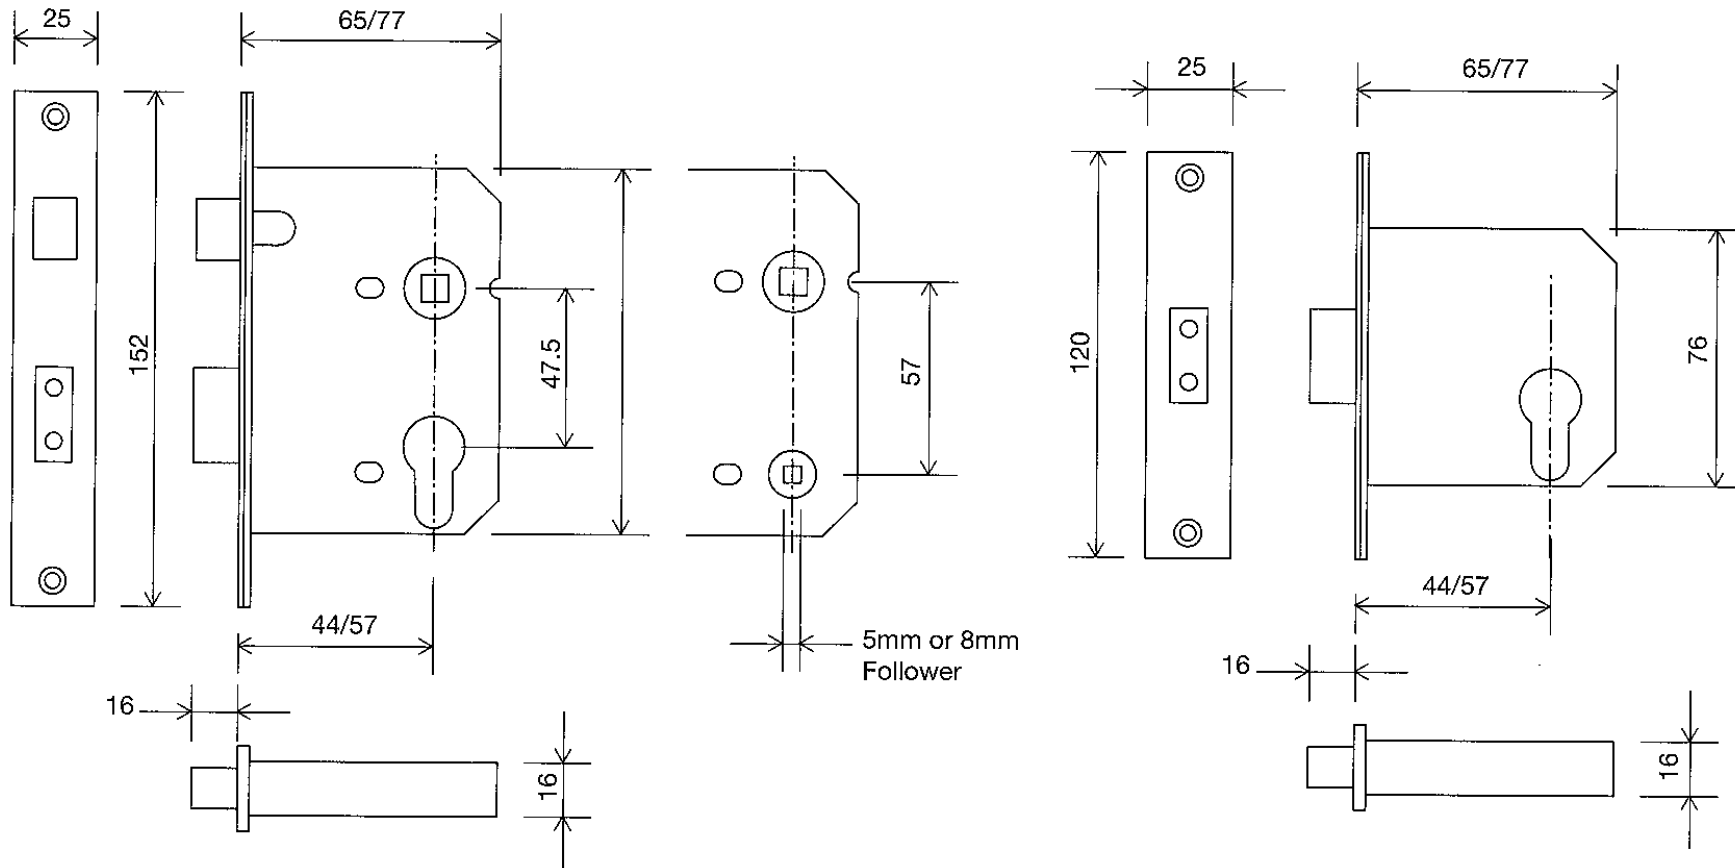

# Securefašt

(Dimensions in mm)

**UK Manufactured Euro Profile Cylinder Locks – Sash, Deadlock & Bathroom**