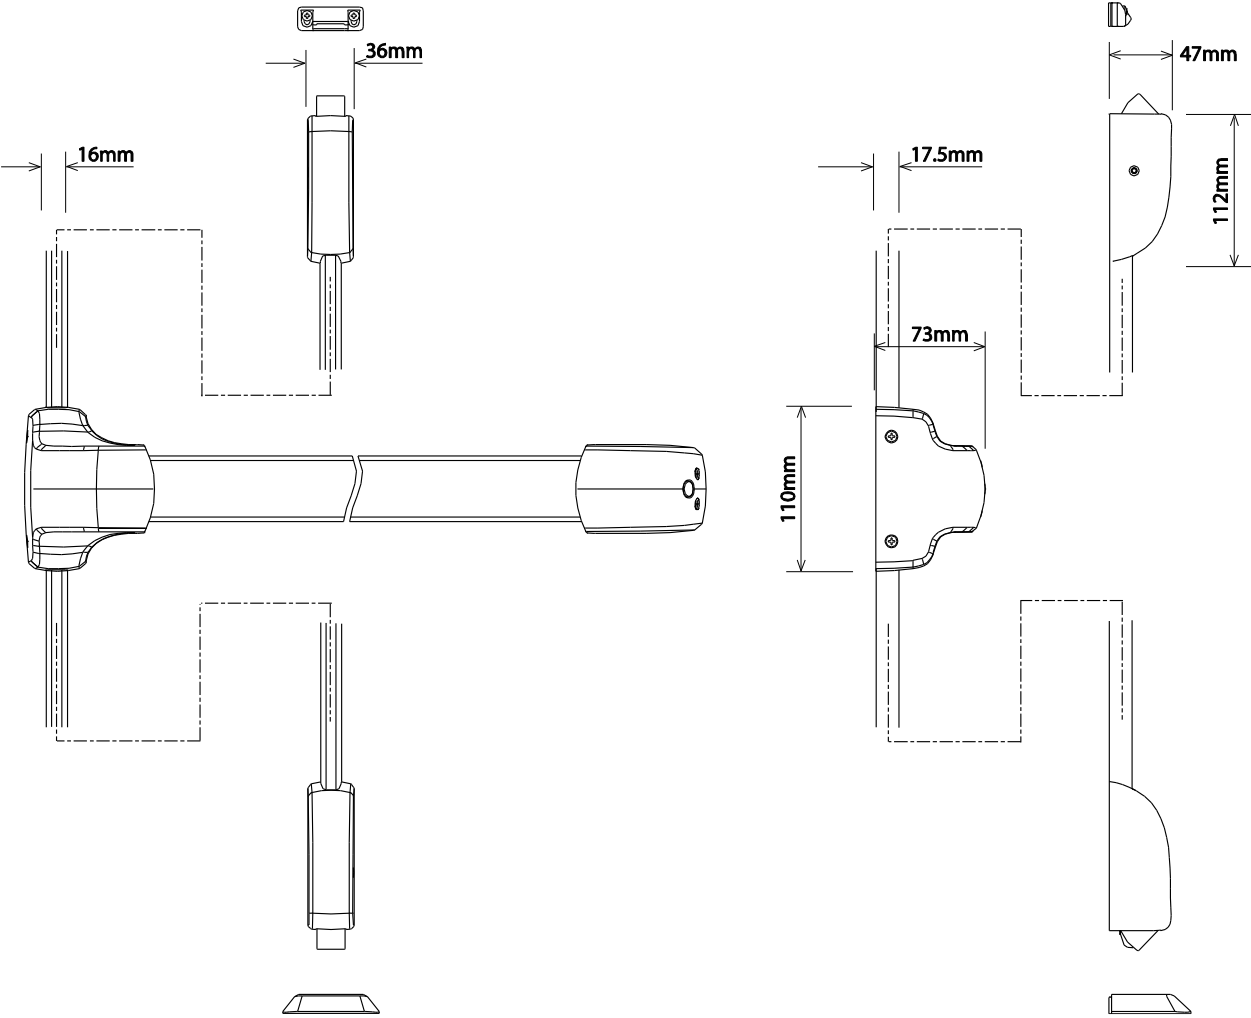

# Securefast

(Dimension in mm)

**Securefast Touch Bar Exit Hardware – Touch Bar with Two Vertical Pullmans**