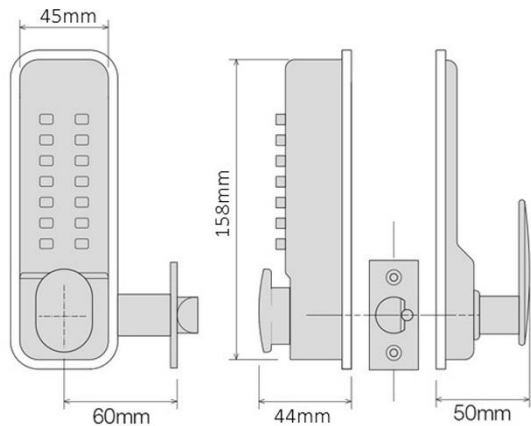

#### Features & Benefits

- Non-handed
- Supplied with 60mm backset deadlocking latch
- Salt spray tested for 240 hours to EN1670
- Latch performance tested to EN12209
- Internal unit provides egress by a large turn knob
- Suitable for timber doors 35 – 65mm thick
- Compact and robust zinc die cast body
- Supplied with black neoprene seal
- SBL315 and SBL320 are available fire rated for 30min and 60 min timber doors
- Available in Satin Chrome and Brass finish