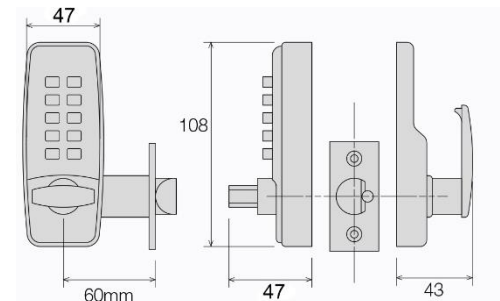

The code is simply changed by pushing and turning the button on the back of the unit for the corresponding digit to make a code. These Mechanical Digital Locks are supplied with no code set allowing the user to put in the code of their choice.

#### Features & Benefits

- Non-handed
- Supplied with 60mm backset deadlocking latch
- Salt spray tested for 240 hours to EN1670
- Latch performance tested to EN12209
- Internal unit provides egress by a large turn knob
- Suitable for timber doors 35 – 65mm thick
- Compact and robust zinc die cast body
- Supplied with black neoprene seal
- SBL315 and SBL320 are available fire rated for 30min and 60 min timber doors
- Available in Satin Chrome and Brass finish