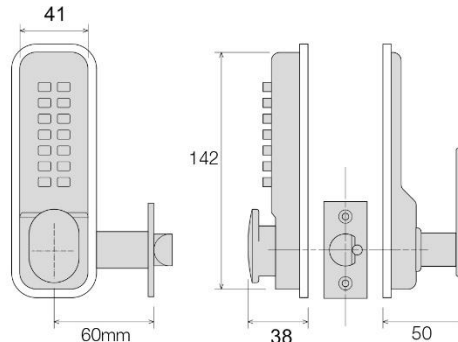

#### Features & Benefits

- Non-handed
- Supplied with 60mm backset deadlocking latch
- Salt spray tested for 240 hours to EN1670
- Latch performance tested to EN12209
- Internal unit provides egress by a large turn knob
- Suitable for timber doors 35 – 65mm thick
- Compact and robust zinc die cast body
- Supplied with black neoprene seal
- SBL315 and SBL320 are available fire rated for 30min and 60 min timber doors
- Available in Satin Chrome and Brass finish