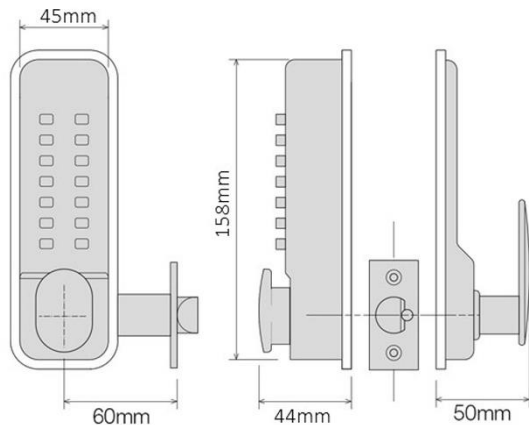

#### Features & Benefits

- Non-handed
- Supplied with 60mm backset deadlocking latch
- Salt spray tested for 240 hours to EN1670
- Latch performance tested to EN12209
- Internal unit provides egress by a large turn knob
- Suitable for timber doors 35 – 65mm thick
- Compact and robust zinc die cast body
- Supplied with black neoprene seal
- SBL315 and SBL320 are available fire rated for 30min and 60 min timber doors
- Available in Satin Chrome and Brass finish