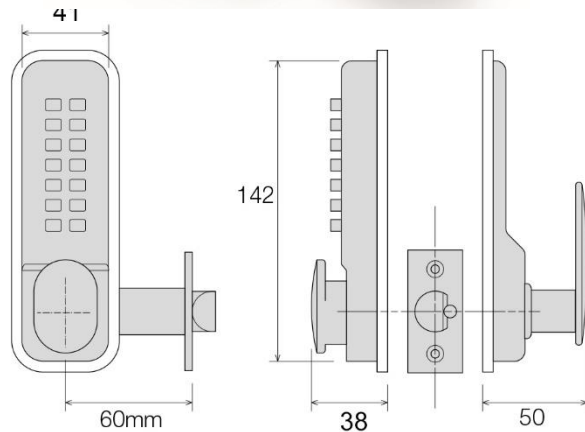

### Traditional Code Change Mechanical Digital Locks

**SBL310/S**

*The 'Traditional Code Change' range of Mechanical Digital Locks are compact and self-contained with a 60mm backset deadlocking tubular latch with a code changeable by re-arranging the retainers in the mechanism*

#### Features & Benefits

- Non-handed
- Supplied with 60mm backset deadlocking tubular latch
- Salt spray tested for 240 hours to EN1670
- Performance tested to EN12209
- Internal unit provides egress by a large turn knob
- Suitable for timber doors 35 – 65mm thick
- Compact and robust zinc die cast body
- Supplied with black neoprene seal
- SBL300 and SBL310 are available fire rated for 30min and 60 min timber doors
- SBL300 and SBL370 are without hold back
- SBL310 and is with hold back
- Available in Satin Chrome and Brass finish