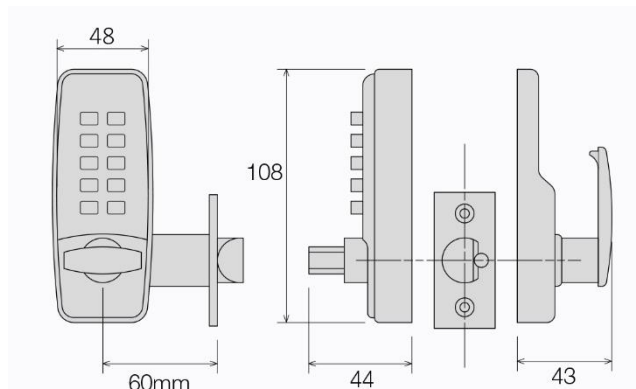

### Traditional Code Change Mechanical Digital Locks

**SBL310/S**

*The 'Traditional Code Change' range of Mechanical Digital Locks are compact and self-contained with a 60mm backset deadlocking tubular latch with a code changeable by re-arranging the retainers in the mechanism*

#### Features & Benefits

- Non-handed
- Supplied with 60mm backset deadlocking tubular latch
- Salt spray tested for 240 hours to EN1670
- Performance tested to EN12209
- Internal unit provides egress by a large turn knob
- Suitable for timber doors 35 – 65mm thick
- Compact and robust zinc die cast body
- Supplied with black neoprene seal
- SBL300 and SBL310 are available fire rated for 30min and 60 min timber doors
- SBL300 and SBL370 are without hold back
- SBL310 and is with hold back
- Available in Satin Chrome and Brass finish