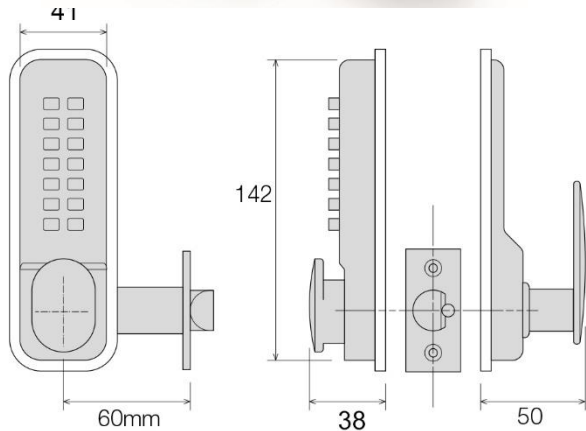

Traditional Code Change Mechanical Digital Locks

SBL310/S

The 'Traditional Code Change' range of Mechanical Digital Locks are compact and self-contained with a 60mm backset deadlocking tubular latch with a code changeable by re-arranging the retainers in the mechanism

Features & Benefits

- Non-handed
- Supplied with 60mm backset deadlocking tubular latch
- Salt spray tested for 240 hours to EN1670
- Performance tested to EN12209
- Internal unit provides egress by a large turn knob
- Suitable for timber doors 35 – 65mm thick
- Compact and robust zinc die cast body
- Supplied with black neoprene seal
- SBL300 and SBL310 are available fire rated for 30min and 60 min timber doors
- SBL300 is without hold back
- SBL310 and SBL370 are with hold back
- Available in Satin Chrome and Brass finish

SBL310/S

SBL370/S

Traditional Code Change Mechanical Digital Locks

Product Code	Description	Fire Rated	Finish	Available Code Buttons	No. Digits per Code	Non-Sequential Combinations	Dimensions (mm)			Fixing Centres
							Height	Width	Depth	
SBL300/S	Digital Lock with Knob		Satin Chrome	11	3-7	5720	142	41	38	130
SBL300/B	Digital Lock with Knob		Polished Brass	11	3-7	5720	142	41	38	130
SBL310/S	Digital Locks with Knob & Holdback		Satin Chrome	11	3-7	5720	142	41	38	130
SBL310/B	Digital Locks with Knob & Holdback		Polished Brass	11	3-7	5720	142	41	38	130
SBL370/S	Mini Digital Lock with Knob & Holdback		Satin Chrome	9	2-4	246	107	43	44	97
SBL370/B	Mini Digital Lock with Knob & Holdback		Polished Brass	9	2-4	246	107	43	44	97
SBL300/SFR	Easy Code Change Digital Lock with Knob & Holdback	●	Satin Chrome	11	3-7	5720	142	41	38	130
SBL300/BFR	Easy Code Change Digital Lock with Knob & Holdback	●	Polished Brass	11	3-7	5720	142	41	38	130
SBL310/SFR	Easy Code Change Digital Lock with Knob & Holdback	●	Satin Chrome	11	3-7	5720	142	41	38	130
SBL310/BFR	Easy Code Change Digital Lock with Knob & Holdback	●	Polished Brass	11	3-7	5720	142	41	38	130