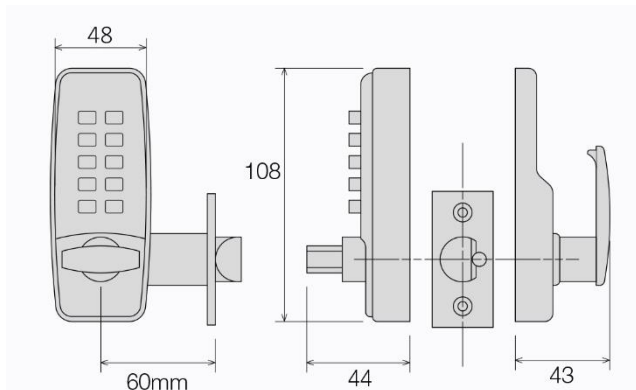

Traditional Code Change Mechanical Digital Locks

SBL310/S

The 'Traditional Code Change' range of Mechanical Digital Locks are compact and self-contained with a 60mm backset deadlocking tubular latch with a code changeable by re-arranging the retainers in the mechanism

Features & Benefits

- Non-handed
- Supplied with 60mm backset deadlocking tubular latch
- Salt spray tested for 240 hours to EN1670
- Performance tested to EN12209
- Internal unit provides egress by a large turn knob
- Suitable for timber doors 35 – 65mm thick
- Compact and robust zinc die cast body
- Supplied with black neoprene seal
- SBL300 and SBL310 are available fire rated for 30min and 60 min timber doors
- SBL300 is without hold back
- SBL310 and SBL370 are with hold back
- Available in Satin Chrome and Brass finish