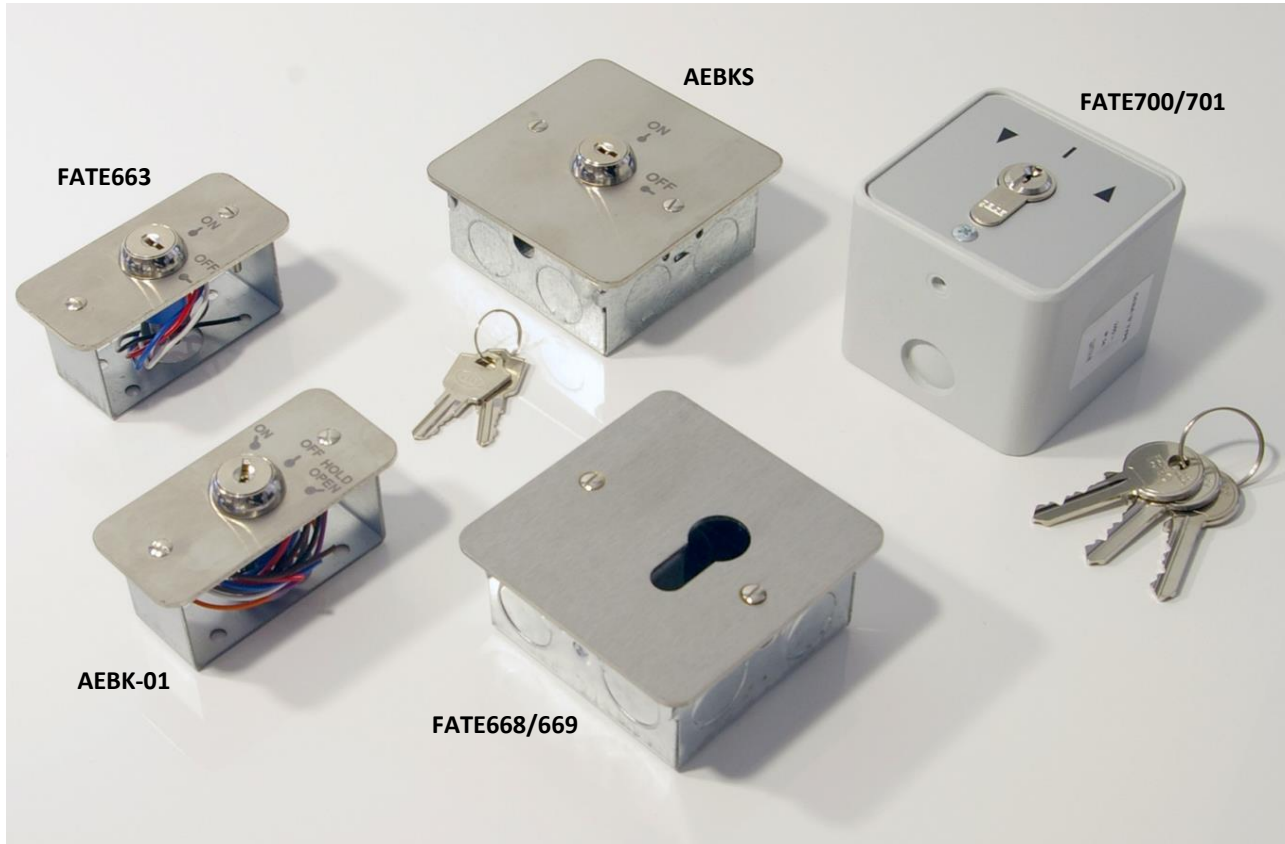

Key Switches

Key switches are ideal for a member of authorised personnel to control power to a device, such as an electric lock or access control system.

A series of key operated switches offering maintained or momentary switching, surface or flush mounted and euro profile cylinder type, euro profile options will require a single cylinder. (SEU6402 40mm Single Cylinder to be ordered separately).

Features & Benefits

- Functional design is easy to operate
- Voltage free contacts
- NO/NC contacts > 1 Million operations
- Etched Legend
- Security screws
- Easy clean surface (Ideal for hospitals & public areas)

Key Switches

Stock Code	Description	Voltage Rating
AEBKS	Deedlock Flush Stainless Steel Maintained 2 Position Key Switch (C/W 2 Keys)	Low Voltage
AEBKS-01	Deedlock Narrow Flush Stainless Steel Maintained 3 Position Key Switch (C/W 2 Keys)	Low Voltage
AEBKS-02	Deedlock Flush Stainless Steel Maintained 3 Position Key Switch (C/W 2 Keys)	Low Voltage
AEBKS/SUR	Surface Stainless Steel Maintained 2 Position Key Switch (C/W 2 Keys)	Low Voltage
AEBKS-KEYS	Keys to suit AEBKS Key Switches	-
FATE660-1	Deedlock Flush Stainless Steel Momentary Key Switch (C/W 2 Keys)	Low Voltage
FATE663	Deedlock Flush Slimline Stainless Steel Maintained Key Switch	Low Voltage
FATE668	Deedlock Flush Stainless Steel Euro Profile Momentary Key Switch (Requires SEU6402 Cylinder) *	Low Voltage
FATE669	Deedlock Flush Stainless Steel Euro Profile Maintained Key Switch (Requires SEU6402 Cylinder) *	Low Voltage
FATE700	Deedlock Surface 3 Position Momentary Key Switch (C/W Euro Cylinder) *	Mains
FATE701	Deedlock Surface 3 Position Maintained Key Switch (C/W Euro Cylinder) *	Mains
AKA-KS30S-GS/12	KAC Surface Mounted 3 Position Key Switch (C/W 2 Keys)	-
SEU6402	Euro Profile Cylinder (40mm) Nickel Finish (C/W 2 Keys) (To suit *)	-