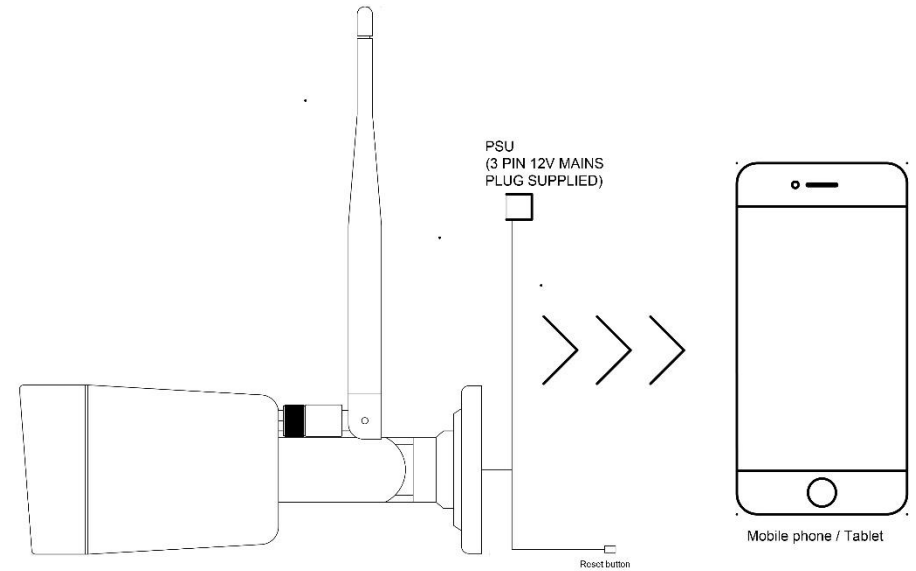

AB72-2 External Camera with 2 Way Audio Capability

AB72-2

The Securefast external camera is a high-grade IP67 waterproof surveillance unit with 2 way audio capacity.

This true plug and play camera is simple to install and only requires an external 240 plug socket to install the power lead.

The AB72-2 offers day and night vision with the added advantage of two way communication and instant recording via the MicroSD (not supplied) or The Cloud.

Supports
64Gb MicroSD

Features & Benefits

- 1080p Full HD video recording
- IP67 Rated for external usage
- Vision up to 30m
- Sharp night vision with 18 infrared LED's
- Easy to set up camera and app
- Compatible with both iOS and Android
- Supports 2.4GHz wireless networks
- 2.0MP Camera
- Recording and playback via 128GB MicroSD card
- Aluminum construction
- Powered using the single pin 12V DC power plug supplied
- Supports SD card max 64Gb

AB72-2 External Camera with 2 Way Audio Capability

Technical Information	
Resolution	1080p full HD MP
Viewing Angle	65 Degrees
Dimensions	24.50 x 18.50 x 12.00 cm
Weight	0.6kg
Power Supply	12V DC, 1A
Certifications	CE, FCC
Image sensor	½.8" Colour CMOS Sensor
Minimum Illumination	0.5lux